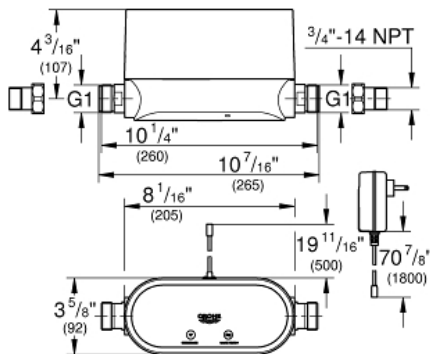

GROHE SENSE GUARD Smart Water Controller

MODEL # 22503LN0

Pure Freude
an Wasser

GROHE

Product Description: GROHE SENSE GUARD Smart Water Controller

Standard Specification:

- For wireless LAN, mains powered, 110 V, US plug type A
- For one family houses
- Detects pipe breaks, micro leaks, frost and unusual water flow
- Automatic, manual or remote shut off function to limit water damage
- Senses flow rate and water pressure
- Valve normally open - without electricity the solenoid valve opens
- Customize settings via GROHE Ondus App for iOS and Android
- Status indication via LED light, buzzer and app
- Residential use recommended
- For horizontal or vertical installation right after the water meter
- Including:
  - 1 x water controller with 1" (25mm) connection
  - Mounting nuts 3/4" (19mm)
  - Extendable power cable 27 1/2" (0.7m) length, plug type A
- **CE approved**
- Noise classification 1 in accordance with DIN4109 incl. certificate

Color:

- 22503LN0 White